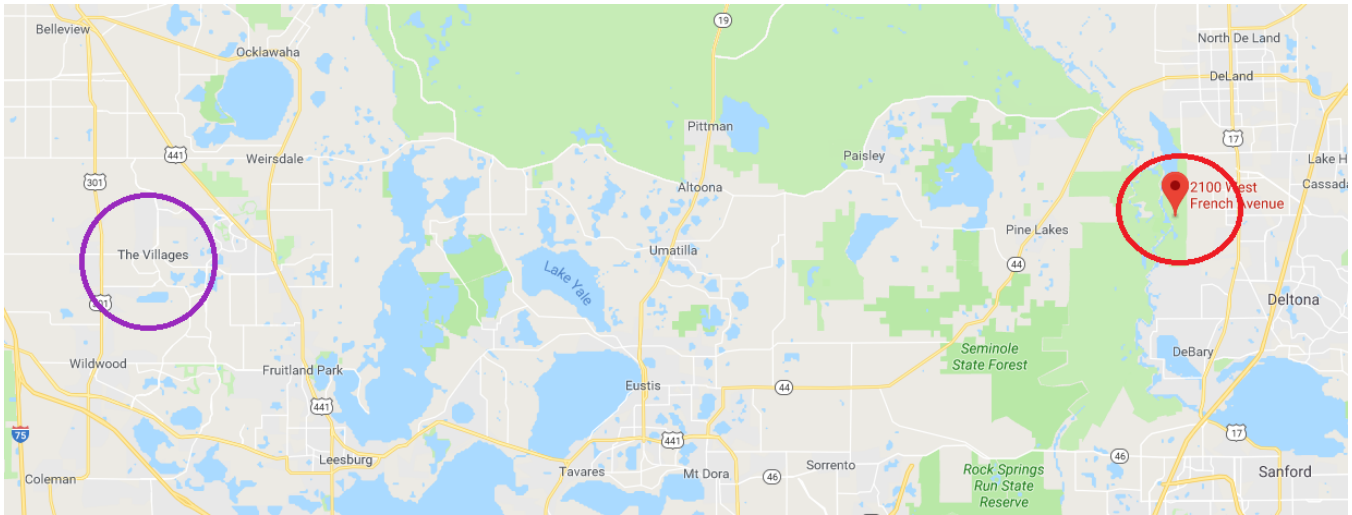

# Blue Spring State Park

**Address of Venue:** 2100 W French Ave, Orange City, FL 32763

**Link to Venue on Google Maps:**

<https://www.google.com/maps/place/2100+W+French+Ave,+Orange+City,+FL+32763/@28.9465899,-81.3424282,17z/data=!3m1!4b1!4m5!3m4!1s0x88e70ffdf991bd2d:0xf6b4c0124db64df5!8m2!3d28.9465852!4d-81.3402342>

**Venue (in Red) Location Relative to The Villages (in Purple):**

## **Directions if Driving From Belks Parking Lot (1 hour, 15 minutes, 54.6 miles)**

- Turn left at the 1st cross street onto Avenida Central
  - Drive 0.3 mi
- Continue onto Griffin Ave
  - Drive 0.9 mi
- Turn left onto Co Rd 25
  - Drive 3.1 mi
- Turn right onto Co Rd 42 E/SE Hwy 42
  - Drive 36.8 mi
- Turn left onto FL-44 E
  - Drive 2.8 mi
- Turn right onto FL-15 Alt S/S Spring Garden Ave
  - Drive 2.8 mi
- Use the right 2 lanes to turn right onto US-17 S/US-92 W/S Woodland Blvd
  - Drive 3.3 mi
- Turn right onto W French Ave
  - Drive 3.0 mi

## **Directions if Driving From Rohan Recreation Center (1 hour, 20 minutes, 58.1 miles)**

- Head northwest on Kristine Way
  - Drive 350 ft
- At the traffic circle, take the 3rd exit onto Morse Blvd
  - Drive 0.3 mi
- Turn left onto FL-44 E/E Co Rd 44
  - Drive 3.6 mi
- Turn right onto FL-44 E/South St
  - Drive 4.5 mi
- Use the right 2 lanes to turn right onto US-441 S/North Blvd E
  - Drive 1.8 mi
- Use the left 2 lanes to turn left onto County Rd 44 E
  - Drive 13.1 mi
- Continue onto County Rd 44A E
  - Drive 10.3 mi
- Turn left onto FL-44 E
  - Drive 13.9 mi
- At the traffic circle, take the 2nd exit onto FL-44 E/W New York Ave
  - Drive 1.4 mi
- Turn right onto FL-15 Alt S/S Spring Garden Ave
  - Drive 2.8 mi
- Use the right 2 lanes to turn right onto US-17 S/US-92 W/S Woodland Blvd
  - Drive 3.3 mi
- Turn right onto W French Ave
  - Drive 3.0 mi