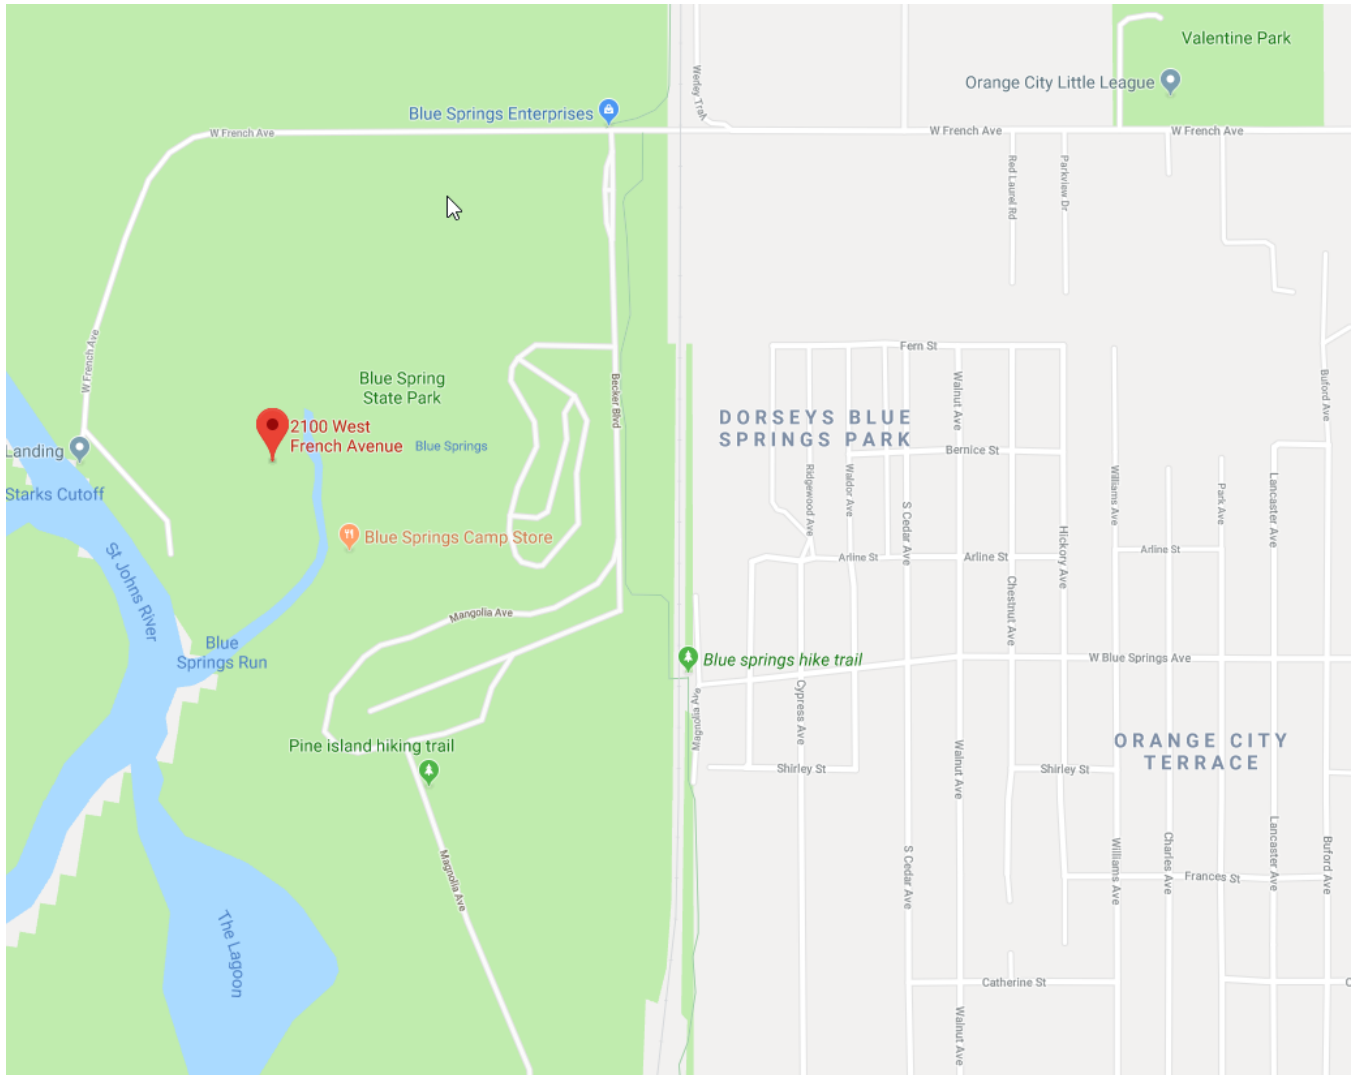

# Blue Spring State Park

**Address of Venue:** 2100 W French Ave, Orange City, FL 32763

**Link to Venue on Google Maps:**

<https://www.google.com/maps/place/2100+W+French+Ave,+Orange+City,+FL+32763/@28.9465899,-81.3424282,17z/data=!3m1!4b1!4m5!3m4!1s0x88e70ffdf991bd2d:0xf6b4c0124db64df5!8m2!3d28.9465852!4d-81.3402342>

**Venue (in Red) Location Relative to The Villages (in Purple):**

## **Directions if Driving From Belks Parking Lot (1 hour, 15 minutes, 54.6 miles)**

- Turn left at the 1st cross street onto Avenida Central
  - Drive 0.3 mi
- Continue onto Griffin Ave
  - Drive 0.9 mi
- Turn left onto Co Rd 25
  - Drive 3.1 mi
- Turn right onto Co Rd 42 E/SE Hwy 42
  - Drive 36.8 mi
- Turn left onto FL-44 E
  - Drive 2.8 mi
- Turn right onto FL-15 Alt S/S Spring Garden Ave
  - Drive 2.8 mi
- Use the right 2 lanes to turn right onto US-17 S/US-92 W/S Woodland Blvd
  - Drive 3.3 mi
- Turn right onto W French Ave
  - Drive 3.0 mi

## **Directions if Driving From Rohan Recreation Center (1 hour, 20 minutes, 58.1 miles)**

- Head northwest on Kristine Way
  - Drive 350 ft
- At the traffic circle, take the 3rd exit onto Morse Blvd
  - Drive 0.3 mi
- Turn left onto FL-44 E/E Co Rd 44
  - Drive 3.6 mi
- Turn right onto FL-44 E/South St
  - Drive 4.5 mi
- Use the right 2 lanes to turn right onto US-441 S/North Blvd E
  - Drive 1.8 mi
- Use the left 2 lanes to turn left onto County Rd 44 E
  - Drive 13.1 mi
- Continue onto County Rd 44A E
  - Drive 10.3 mi
- Turn left onto FL-44 E
  - Drive 13.9 mi
- At the traffic circle, take the 2nd exit onto FL-44 E/W New York Ave
  - Drive 1.4 mi
- Turn right onto FL-15 Alt S/S Spring Garden Ave
  - Drive 2.8 mi
- Use the right 2 lanes to turn right onto US-17 S/US-92 W/S Woodland Blvd
  - Drive 3.3 mi
- Turn right onto W French Ave
  - Drive 3.0 mi