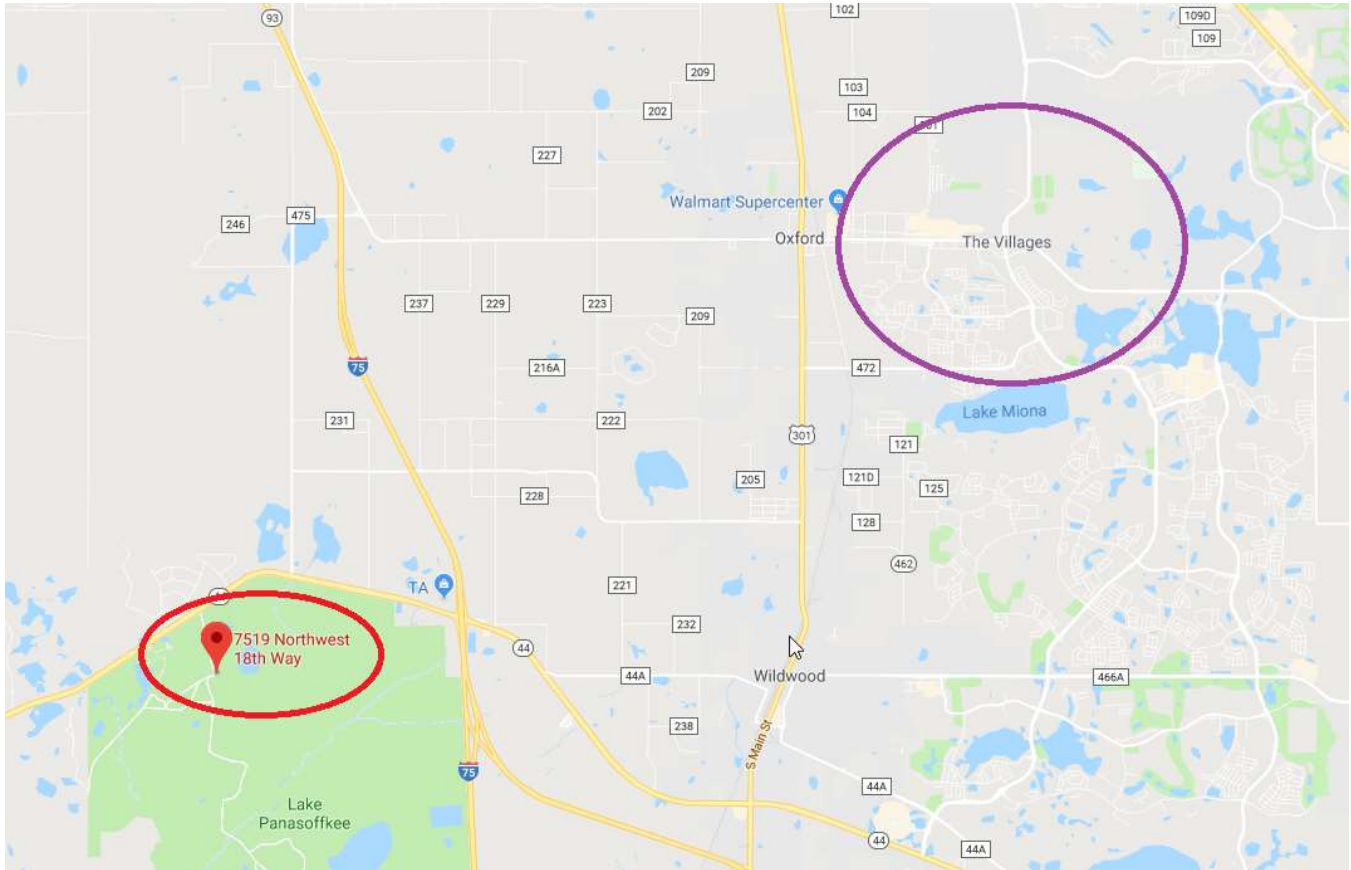

Lake Panasofkee Wildlife Management Area

Address of Venue: 7519 NW 18th Way, Wildwood, FL 34785

Link to Venue on Google Maps:

<https://www.google.com/maps/place/7519+NW+18th+Way,+Wildwood,+FL+34785/@28.8652373,-82.1344251,17z/data=!3m1!4b1!4m5!3m4!1s0x88e7de80dbc941a9:0x641c33a46ce89af!8m2!3d28.8652326!4d-82.1322364>

Venue (in Red) Location Relative to The Villages (in Purple):

Detail of Venue:

Directions if Driving From Walmart Supercenter Parking Lot (18 minutes, 10.8 miles)

- Turn right onto E County Rd 466
 - Drive 4.7 mi
- Turn left onto S Hwy 475 S
 - Drive 4.2 mi
- Turn right onto FL-44 W
 - Drive 1.0 mi
- Turn left onto NW 18th Way
 - Drive 0.7 mi

Directions if Driving From Rohan Recreation Center (18 minutes, 12.1 miles)

- Head northwest on Kristine Way
 - Drive 350 ft
- At the traffic circle, take the 3rd exit onto Morse Blvd
 - Drive 0.3 mi
- Turn right onto FL-44 W
 - Drive 11.0 mi
- Turn left onto NW 18th Way
 - Drive 0.7 mi