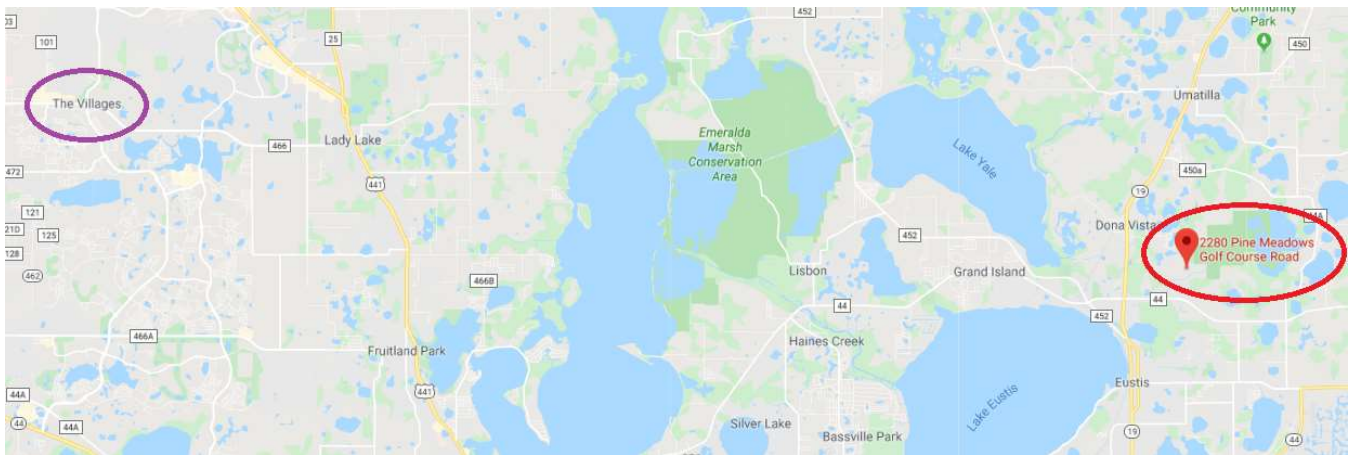

## Pine Meadows Conservation Area

Note that there are always multiple ways to get anywhere in Florida. These directions are based on the preferred route of the trip leader.

**Address of Venue:** 2280 Pine Meadows Golf Course Rd, Eustis, FL 32726

**Link to Venue on Google Maps:**

<https://www.google.com/maps/place/2280+Pine+Meadows+Golf+Course+Rd,+Eustis,+FL/@28.882553,-81.6710403,17z/data=!3m1!4b1!4m5!3m4!1s0x88e7a49f85cf2fb1:0x9b8d020bdfaf116a18m2!3d28.8825483!4d-81.6688516>

**Venue (in Red) Location Relative to The Villages (in Purple):**

**Detail of Venue:**

**Directions to Venue if Driving From Rohan Recreation Center Parking Lot (35 minutes, 22.7 miles) – note: please park near the swimming pool**

- Head northwest on Kristine Way
  - Drive 500 ft
- At the traffic circle, take the 3<sup>rd</sup> exit onto Morse Blvd
  - Drive 0.3 mi
- Turn left onto FL-44E/E Co Rd 44
  - Drive 3.5 mi
- Turn right onto FL-44 E/South St
  - Drive 4.5 mi
- Turn right onto US-441 S/North Blvd E
  - Drive 1.8 mi
- Turn left onto Co Rd 44E
  - Drive 10.9 mi
- Turn left onto FL-19 N
  - Drive 0.4 mi
- Turn right onto Pine Meadows Golf Course Rd
  - Drive 1.2 mi